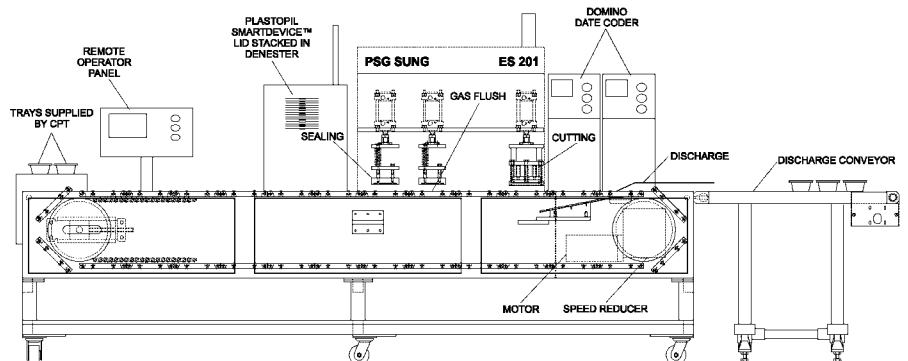

PSG SUNG
ES-201

PSG SUNG Tray Sealer

SYSTEM OFFERS

- Fresh prepared foods can be frozen in an airtight container
- Piping hot, restaurant quality meals
- No Preparation – from freezer-to-microwave
- The SmartDevice™ steam heating process ensures that food retains its flavor, moisture and nutritional value.

Microwave Cooking System

FastFine Cuisine™ Meal

Typical PSG SUNG Machine Layout